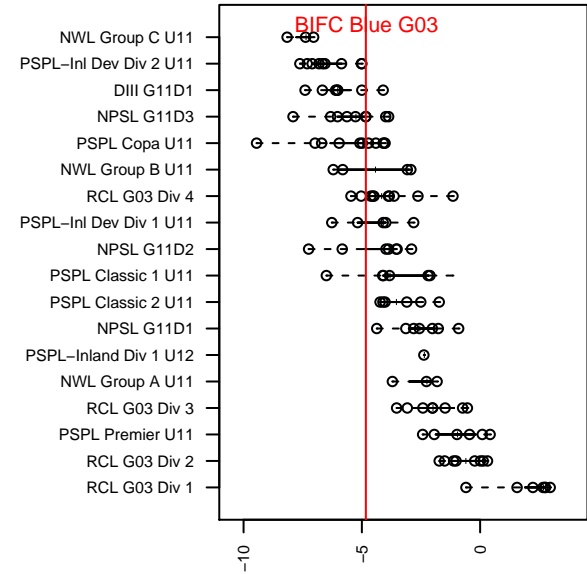

BIFC Blue G03

Bainbridge Island FC
 Bainbridge, WA
 G03 total strength=272
 attack=0.12 defense=0.21
 fall league = NPSL G11D3

alt names used:
 BIFC 03 Blue
 BIFC GU11 (WA)
 BIFC G03 Blue

Venues played:
 2014 Kent Cornucopia Cup U11 Silver U11
 2014 Island Cup GU11
 2014 NPSL G11D3

**attack and defense variance (black dot)
relative to other teams
and top 10 in region**

**attack and defense rating
relative to others at age
and all opponents in last 13 months**

Performance relative to 13 month average