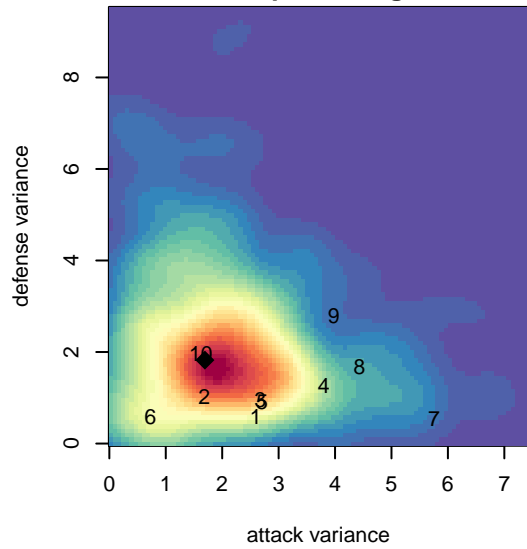

BIFC Blue G03

Bainbridge Island FC
 Bainbridge, WA
 G03 total strength=272
 attack=0.12 defense=0.21
 fall league = NPSL G11D3

alt names used:
 BIFC 03 Blue
 BIFC GU11 (WA)
 BIFC G03 Blue

Venues played:
 2014 Kent Cornucopia Cup U11 Silver U11
 2014 Island Cup GU11
 2014 NPSL G11D3

**attack and defense variance (black dot)
relative to other teams
and top 10 in region**

**attack and defense rating
relative to others at age
and all opponents in last 13 months**

Performance relative to 13 month average