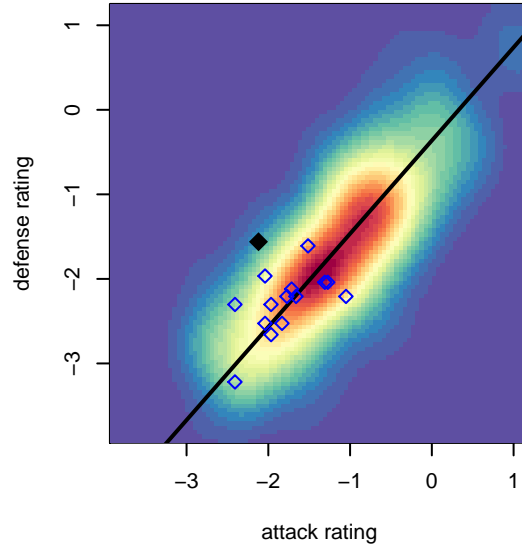

BIFC Blue G03

Bainbridge Island FC
 Bainbridge, WA
 G03 total strength=272
 attack=0.12 defense=0.21
 fall league = NPSL G11D3

alt names used:
 BIFC 03 Blue
 BIFC GU11 (WA)
 BIFC G03 Blue

Venues played:
 2014 Kent Cornucopia Cup U11 Silver U11
 2014 Island Cup GU11
 2014 NPSL G11D3

**attack and defense variance (black dot)
relative to other teams
and top 10 in region**

**attack and defense rating
relative to others at age
and all opponents in last 13 months**

Performance relative to 13 month average