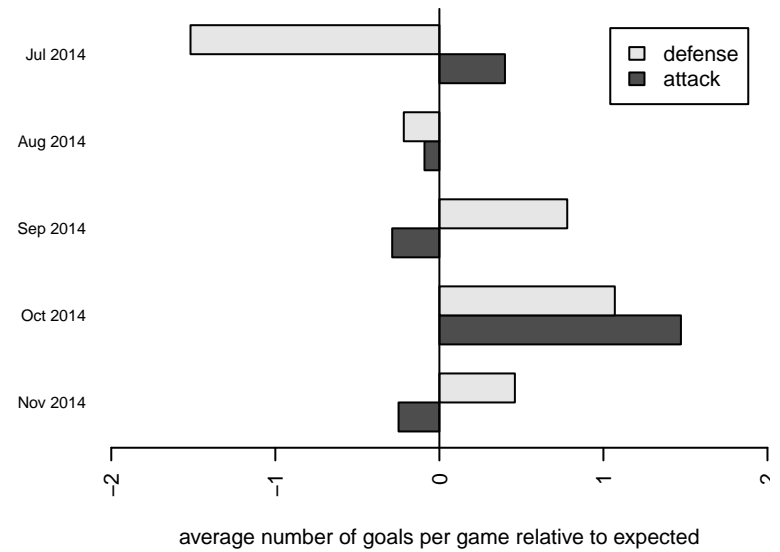

Performance relative to 13 month average