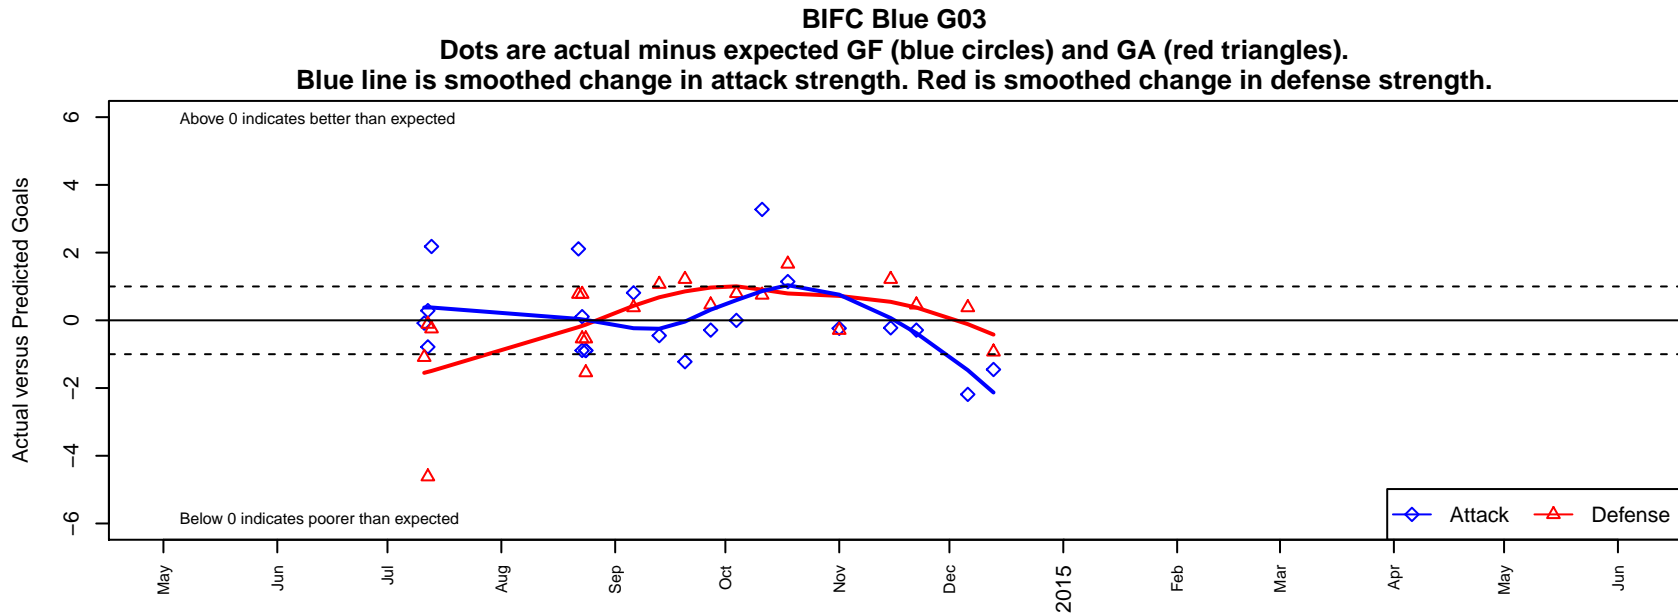

BIFC Blue G03

Bainbridge Island FC
 Bainbridge, WA
 G03 total strength=272
 attack=0.12 defense=0.21
 fall league = NPSL G11D3

alt names used:
 BIFC 03 Blue
 BIFC GU11 (WA)
 BIFC G03 Blue

Venues played:
 2014 Kent Cornucopia Cup U11 Silver U11
 2014 Island Cup GU11
 2014 NPSL G11D3

**attack and defense variance (black dot)
relative to other teams
and top 10 in region**

**attack and defense rating
relative to others at age
and all opponents in last 13 months**

Performance relative to 13 month average